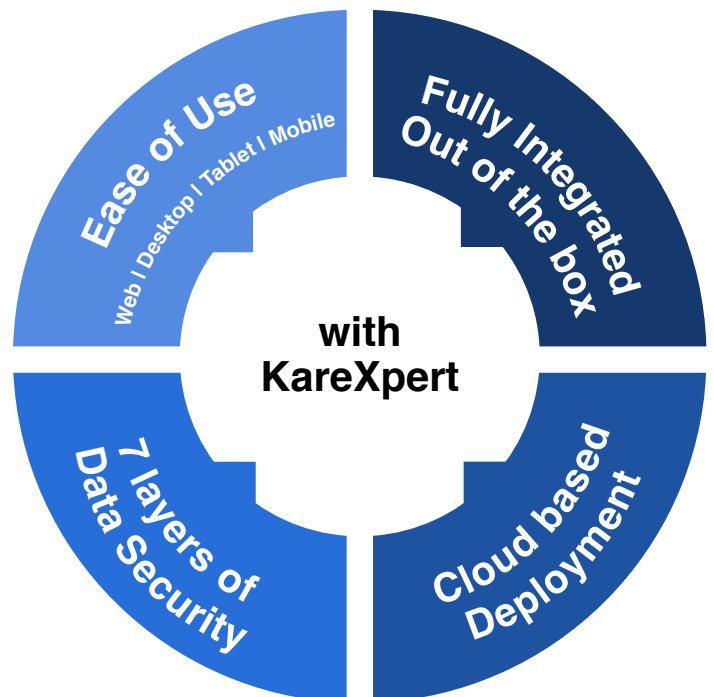

Our customers

2

State
Governments

12+

Corporate &
Large Hospitals

500+

Doctors