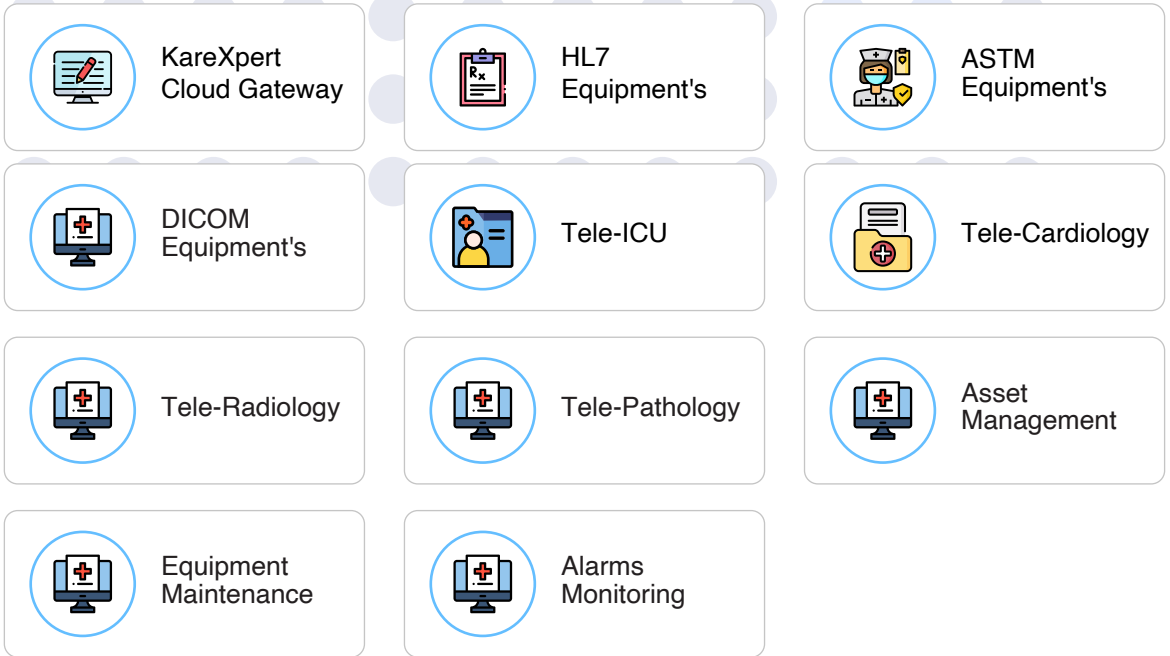

Medical Equipment Management Platform

Asia's first AI-enabled
Integrated Healthcare Platform

Pre
Integrated

Easy
to use

Mobile
based

Cloud
based

Medical Equipment Management Platform

Connect any equipment to your health Cloud

**Fast
agile
scalable**

Our customers

2

State
Governments

12+

Corporate &
Large Hospitals

500+

Doctors